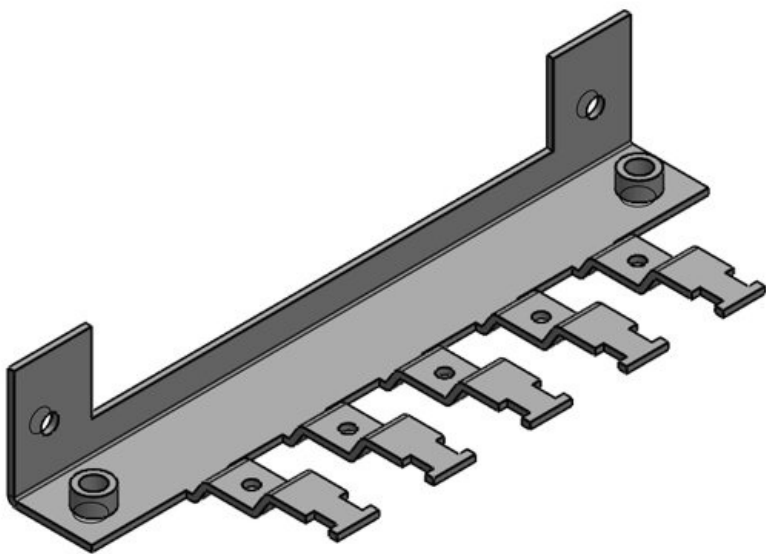

KEL-EMC-Z 24|5

EAN

36527

4251269303

074

EMC

1

EMC

EMC

5

EMC

EMC

5

EMC

EMC L1

147 mm

EMC :

EMC L2

130 mm

56 mm

28 mm

28 mm

M5 / M6

2

5

KEL-ER 24,
KEL-ER-E5,
KEL 24, KEL-
E5, KEL-U
24, KEL-FG-
E5, KEL-
QUICK 24,
KEL-QUICK-
E5, KEL-BES
24, KEL-BES-
S 24, KEL-
DPZ 24, KEL-
DPZ-E, KEL-
DPU 24