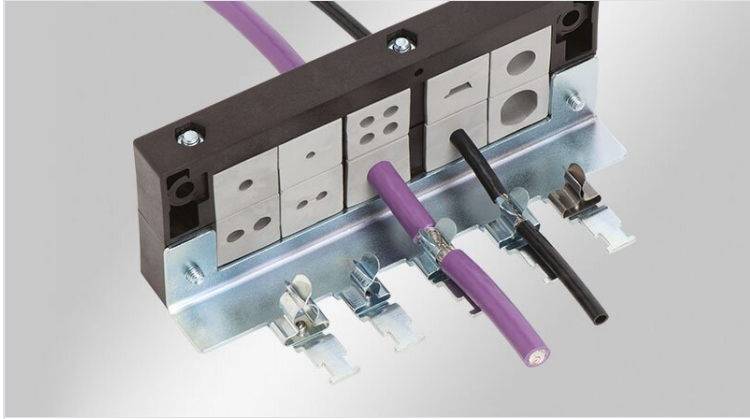

EMC

EMC

EMC

RoHS compliant

Made in Germany

EMC

- EMC
- EMC
- EMC SKL
- EMC PE M6 (KEL-EMC-Z)
- EMC
- EMC, 20
- EMC 1000
- EMC

EMC

EMC